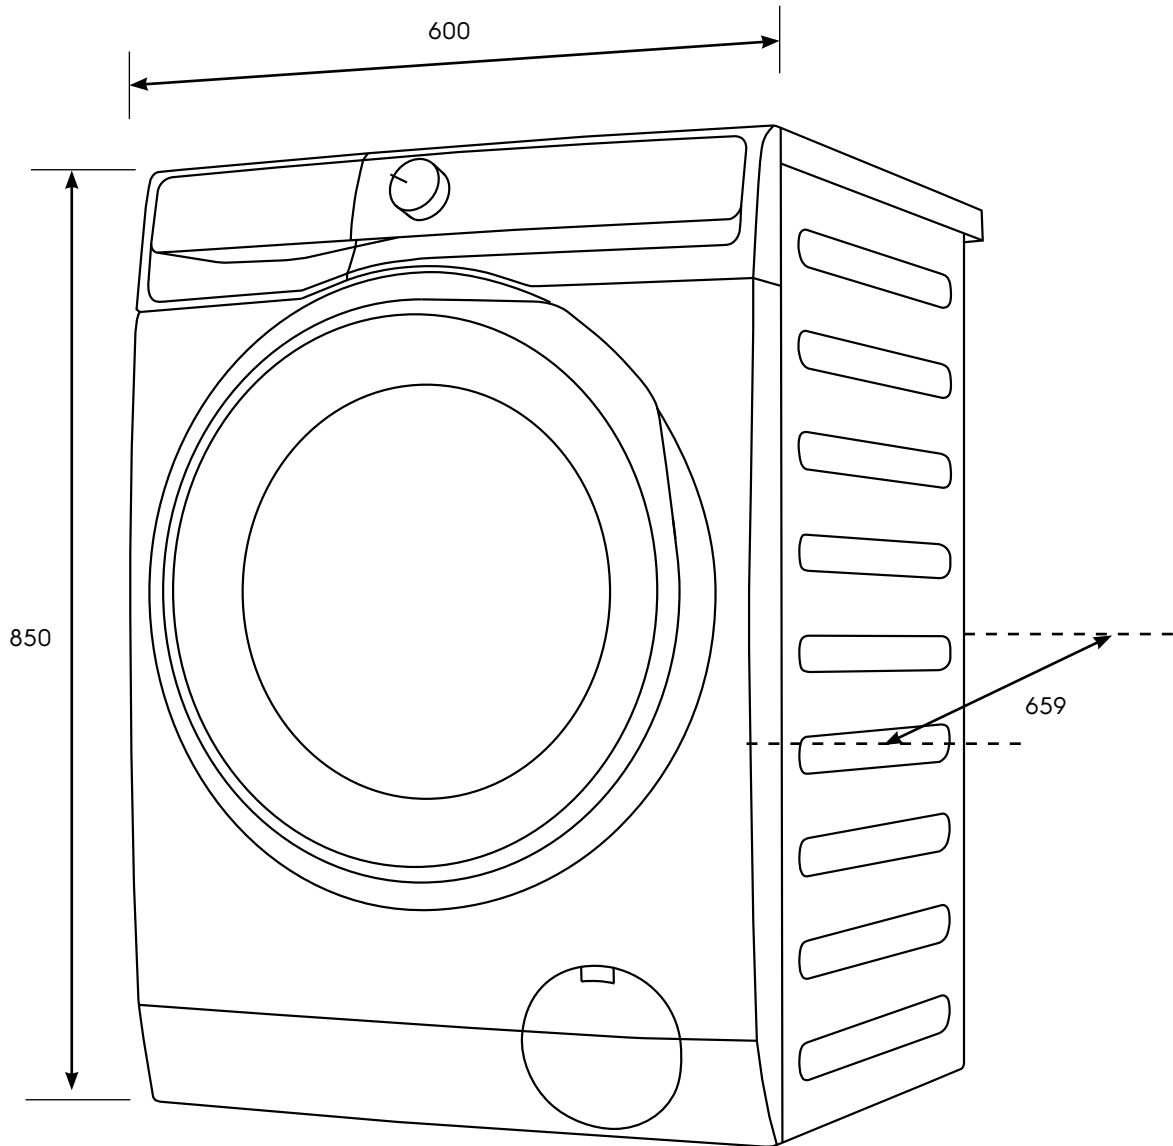

Dimension Guide

Washer dryer

Model:
EWW1243R7WC

Dimensions

	width	height	depth
Product (mm)	600	850	659

Please note! Dimensions to be used as a guide only. All customers MUST refer to the user manual supplied with the product for detailed installation instructions.