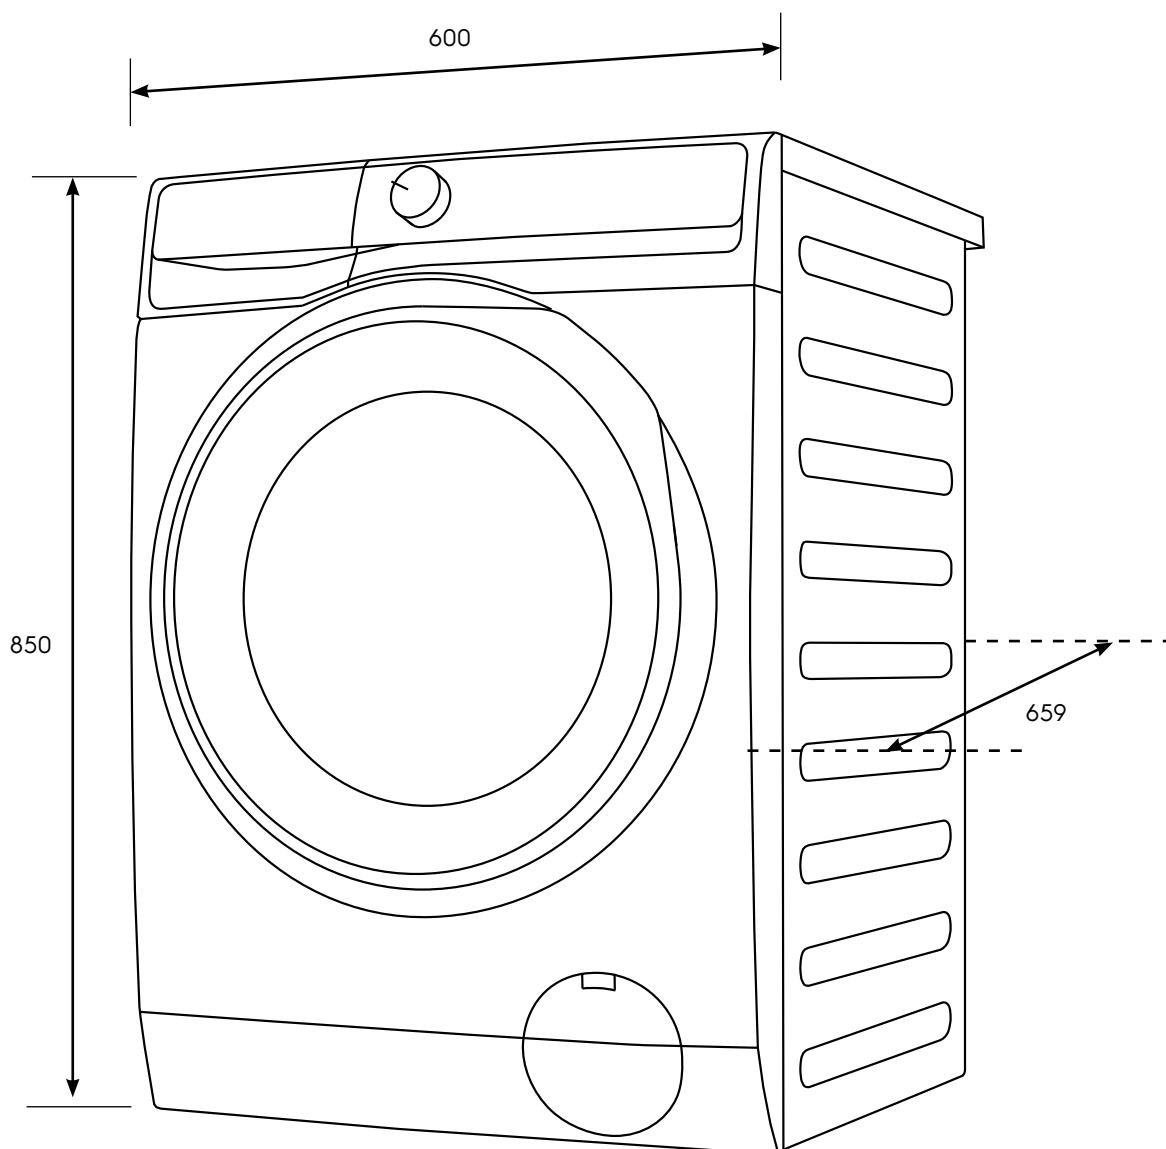

Dimension Guide

Washing machine

Model:
EWF1243R7WC

Dimensions			
	width	height	depth
Product (mm)	600	850	659

Please note! Dimensions to be used as a guide only. All customers MUST refer to the user manual supplied with the product for detailed installation instructions.