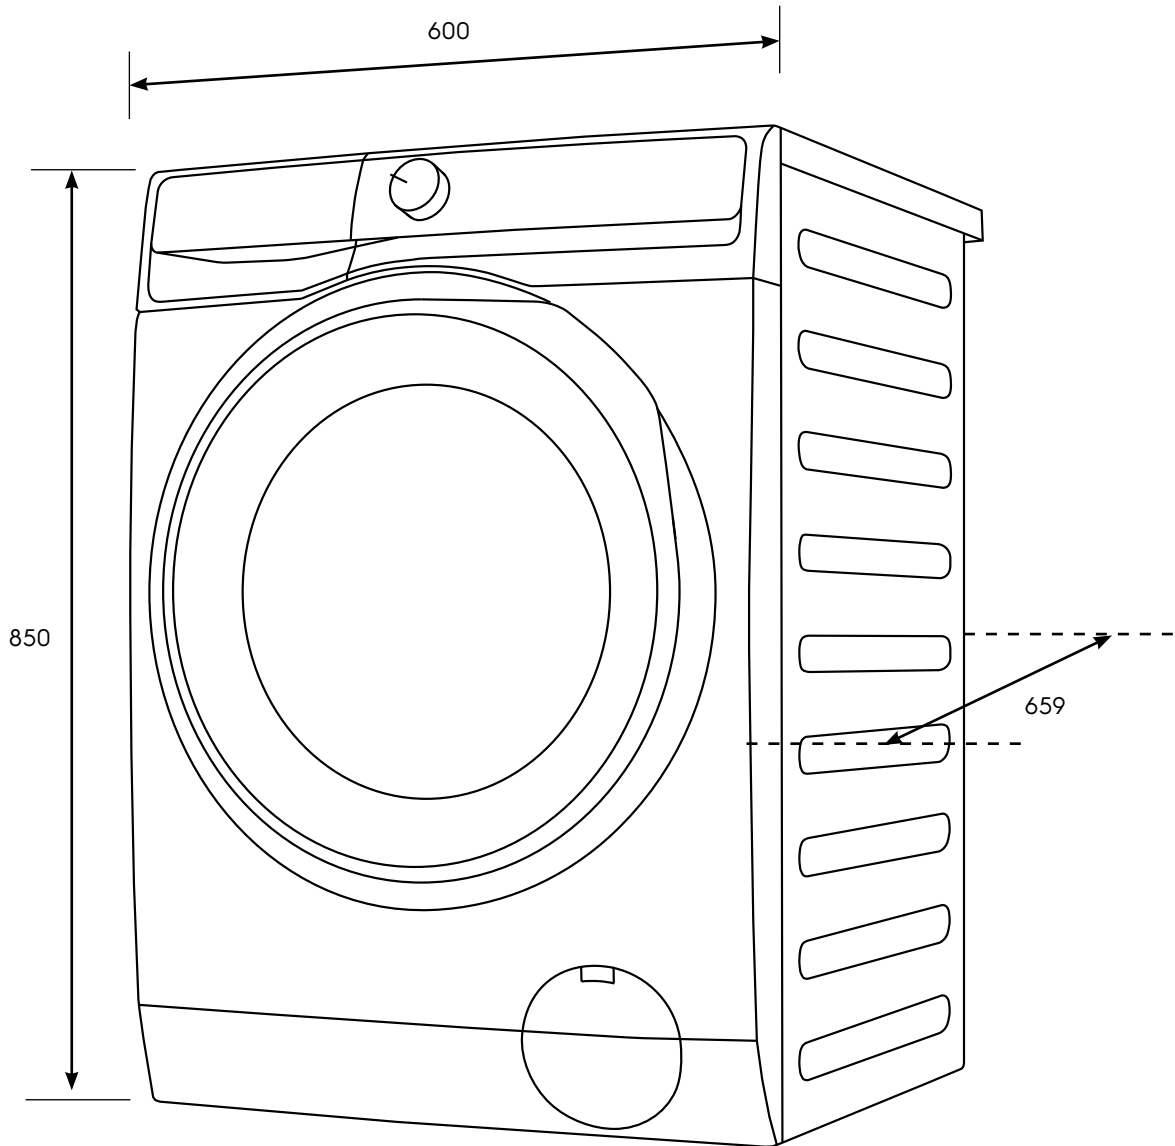

Dimension Guide

Washing machine

Model:
EWF1242R9SC

Dimensions

	width	height	depth
Product (mm)	600	850	659

Please note! Dimensions to be used as a guide only. All customers MUST refer to the user manual supplied with the product for detailed installation instructions.