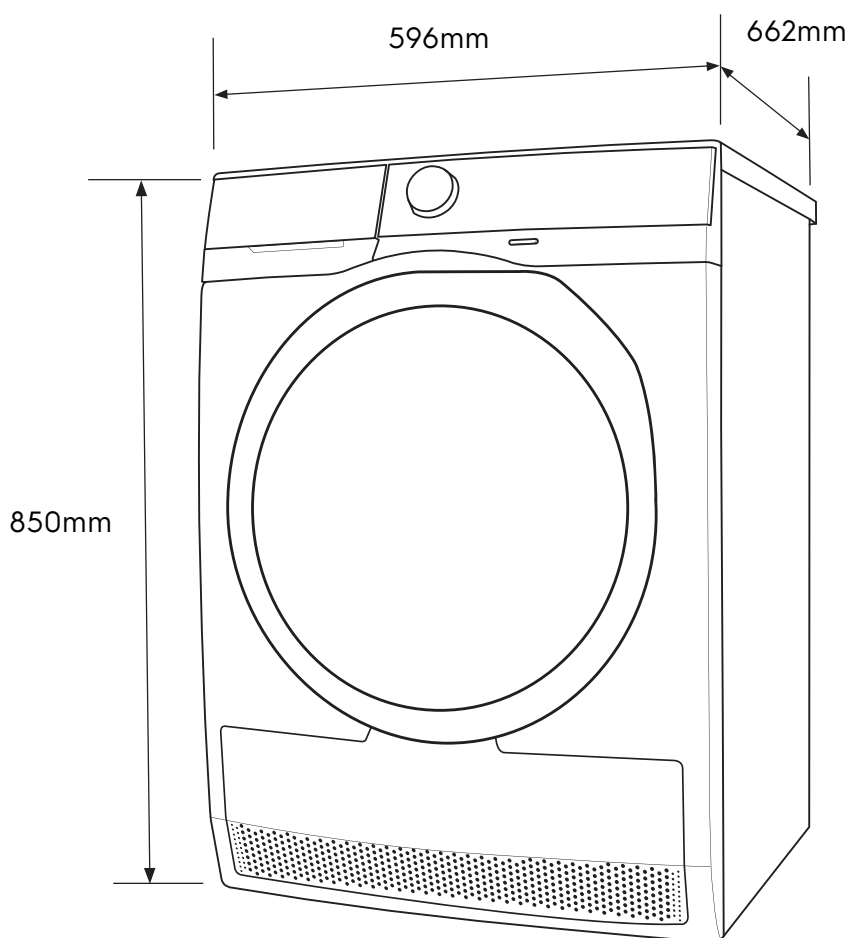

Dimension Guide

Heat Pump Dryer

Model:
EDH903R7WC

Dimensions

	width	height	depth
Product (mm)	596	850	662

Please note! Dimensions to be used as a guide only. All customers MUST refer to the user manual supplied with the product for detailed installation instructions.