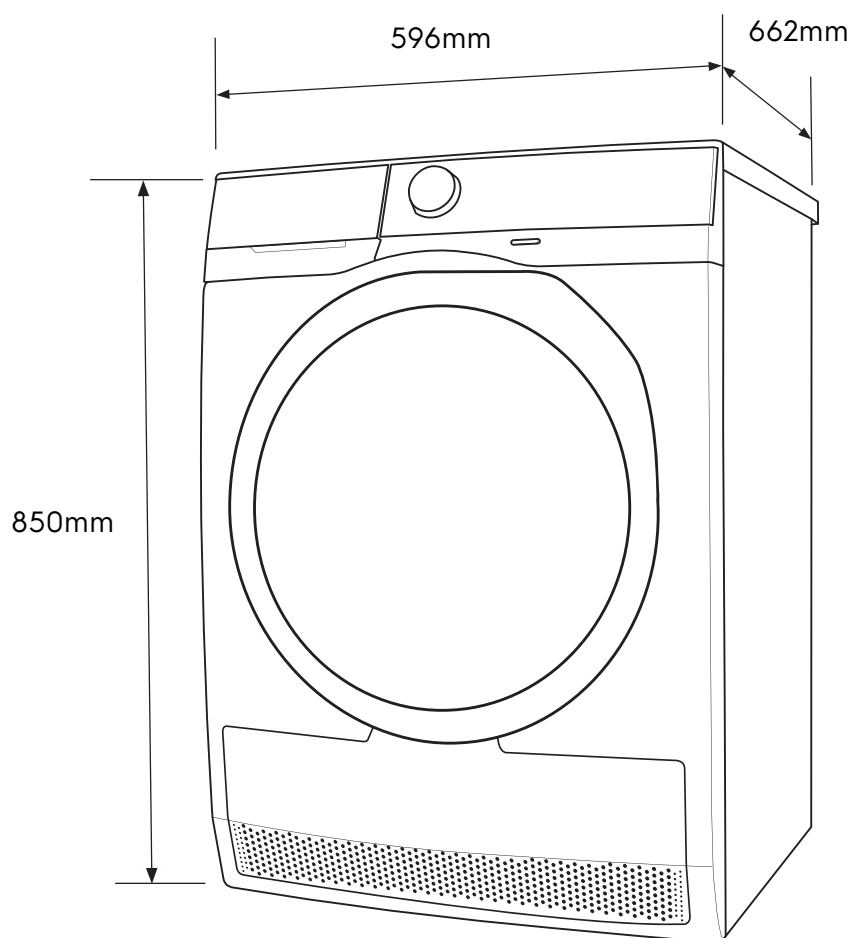

# Dimension Guide

## Heat Pump Dryer

**Model:**  
EDH903R7SC

### Dimensions

	width	height	depth
Product (mm)	596	850	662

**Please note!** Dimensions to be used as a guide only. All customers MUST refer to the user manual supplied with the product for detailed installation instructions.