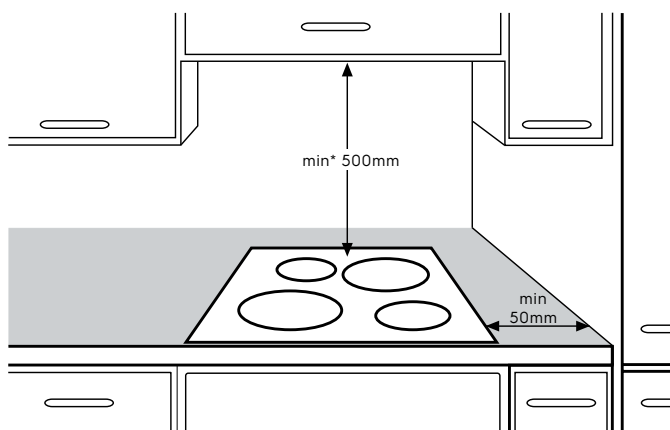

Dimension Guide

Built-in Ceramic Glass Hob / 60 cm

Model:
EHC644BF

Dimensions			
	width	height	depth
Cut-out (mm)	560	51	490
Product (mm)	590	51	520

Please note! Dimensions to be used as a guide only. All customers MUST refer to the user manual supplied with the product for detailed installation instructions.