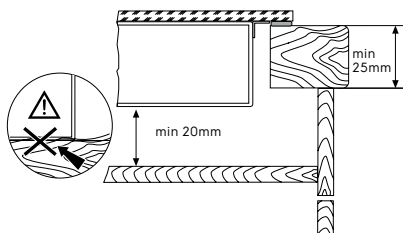

Dimension Guide

Built-in Ceramic Glass Hob / 60 cm

Model:
EHC644BF

Dimensions			
	width	height	depth
Cut-out (mm)	560	51	490
Product (mm)	590	51	520

Please note! Dimensions to be used as a guide only. All customers MUST refer to the user manual supplied with the product for detailed installation instructions.