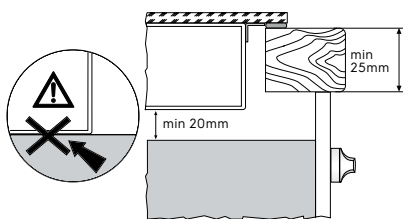

Dimension Guide

Built-in Ceramic Glass Hob / 60 cm

Model:
EHC644BF

Dimensions			
	width	height	depth
Cut-out (mm)	560	51	490
Product (mm)	590	51	520

Please note! Dimensions to be used as a guide only. All customers MUST refer to the user manual supplied with the product for detailed installation instructions.