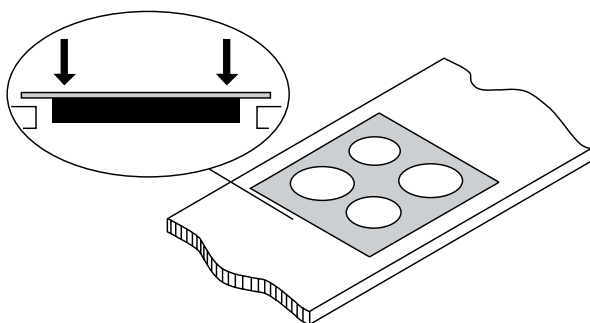

Dimension Guide

Built-in Ceramic Glass Hob / 60 cm

Model:
EHC644BF

Dimensions			
	width	height	depth
Cut-out (mm)	560	51	490
Product (mm)	590	51	520

Please note! Dimensions to be used as a guide only. All customers MUST refer to the user manual supplied with the product for detailed installation instructions.