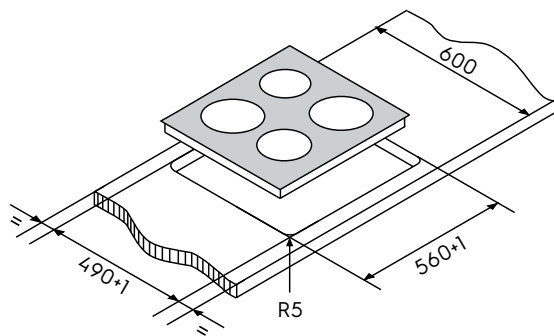

Dimension Guide

Built-in Ceramic Glass Hob / 60 cm

Model:
EHC644BF

Dimensions			
	width	height	depth
Cut-out (mm)	560	51	490
Product (mm)	590	51	520

Please note! Dimensions to be used as a guide only. All customers MUST refer to the user manual supplied with the product for detailed installation instructions.