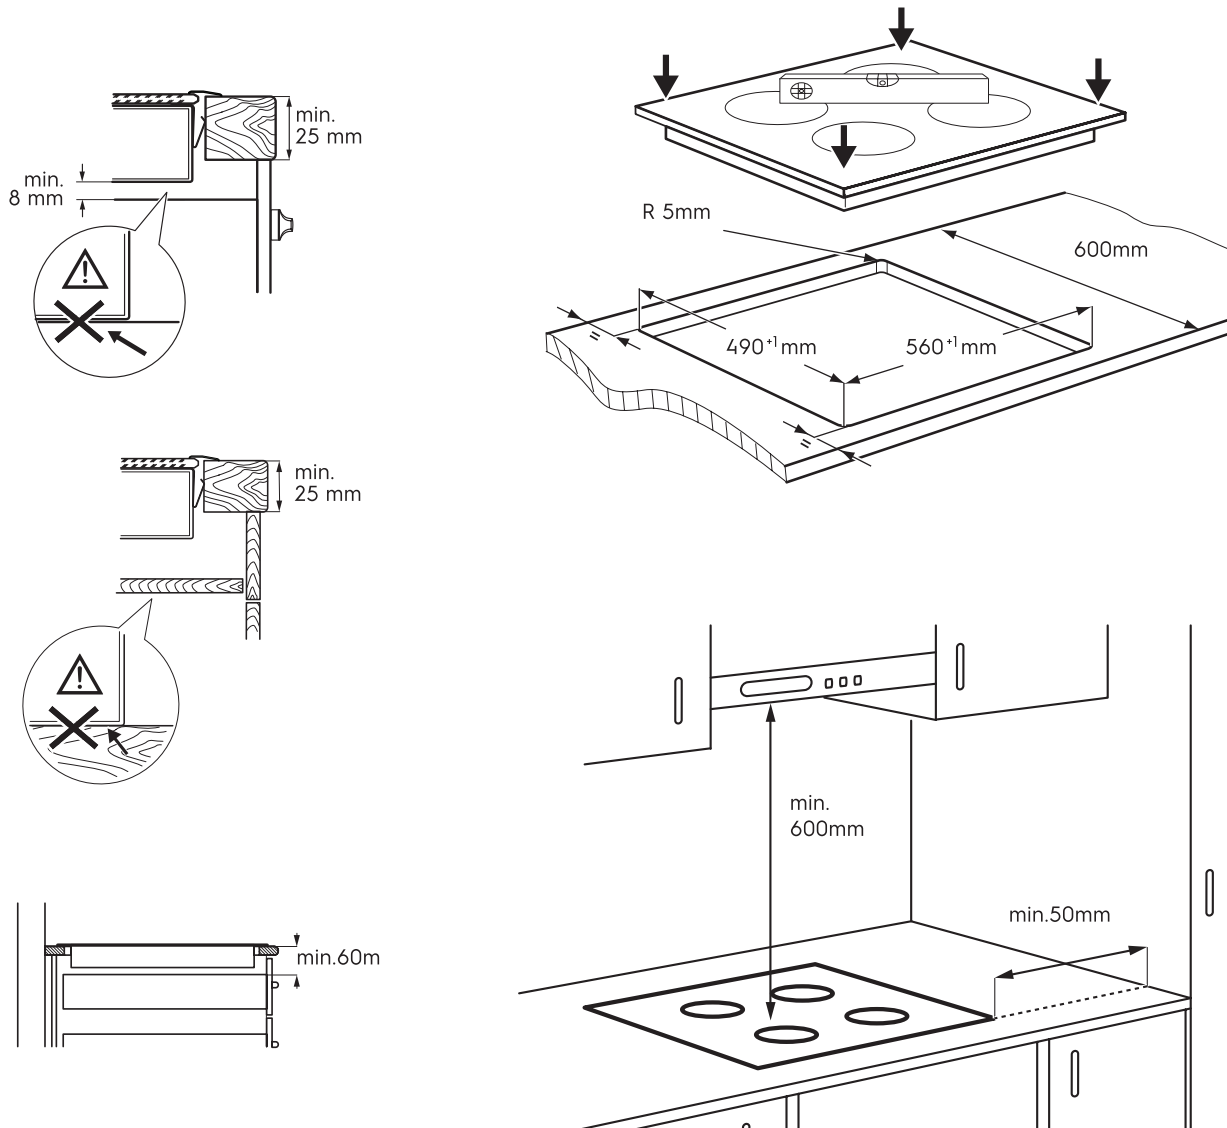

Dimension Guide

Built-in Induction Hob / 60 cm

Model:
EHI644BF

Dimensions			
	width	height	depth
Cut-out (mm)	560	-	490
Product (mm)	590	51	520

Please note! Dimensions to be used as a guide only. All customers MUST refer to the user manual supplied with the product for detailed installation instructions.
© 2024 Electrolux S.E.A PTE. LTD. ELX_DIM_EHI644BF_Apr24