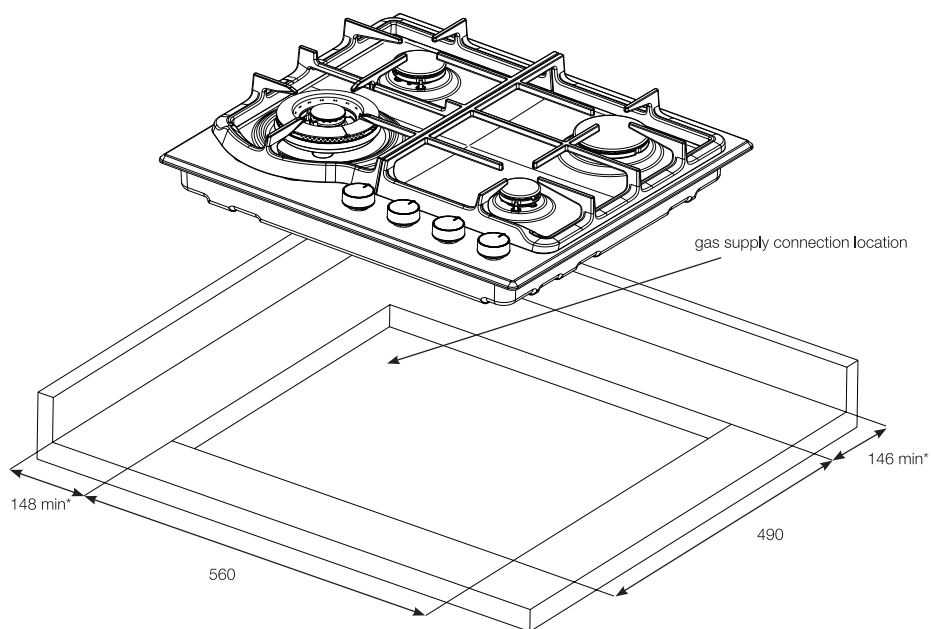

Dimension Guide

Built-in Gas Hob / 60 cm

Model:
EHG645BE

Dimensions

	width	height	depth
Cut-out (mm)	560	55	490
Product (mm)	595	60	530

*To combustible surface (dimension is not relevant if the adjacent surface is non-combustible).

Please note! Dimensions to be used as a guide only. All customers MUST refer to the user manual supplied with the product for detailed installation instructions.

© 2021 Electrolux S.E.A PTE. LTD. E_DIM_EHG645BE_Sep21