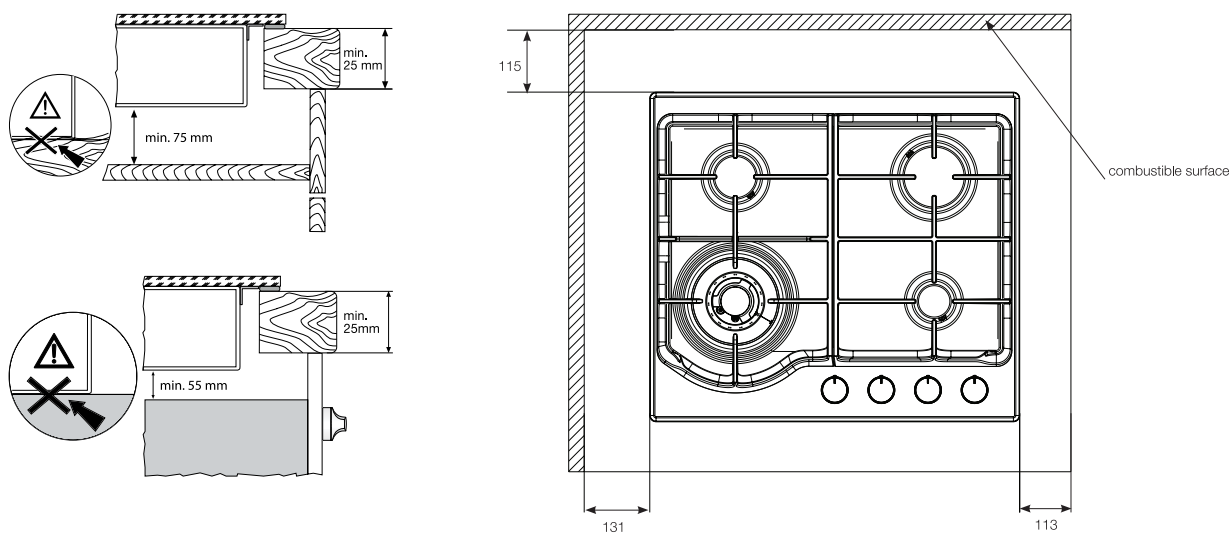

Dimension Guide

Built-in Gas Hob / 60 cm

Model:
EHG645BE

Dimensions

	width	height	depth
Cut-out (mm)	560	55	490
Product (mm)	595	60	530

*To combustible surface (dimension is not relevant if the adjacent surface is non-combustible).

Please note! Dimensions to be used as a guide only. All customers MUST refer to the user manual supplied with the product for detailed installation instructions.

© 2021 Electrolux S.E.A PTE. LTD. E_DIM_EHG645BE_Sep21