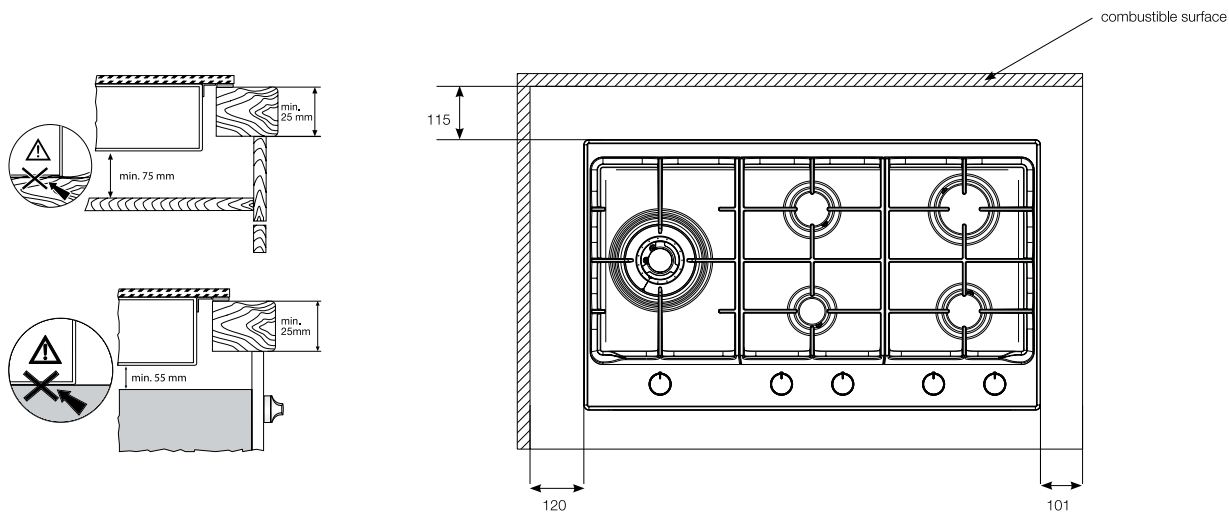

Dimension Guide

Built-in Gas Hob / 90cm

Model:
EHG955BE

Dimensions

	width	height	depth
Cut-out (mm)	860	55	490
Product (mm)	900	60	530

*To combustible surface (dimension is not relevant if the adjacent surface is non-combustible).

Please note! Dimensions to be used as a guide only. All customers MUST refer to the user manual supplied with the product for detailed installation instructions.

© 2022 Electrolux S.E.A PTE. LTD. E_DIM_EHG955BE_Oct22