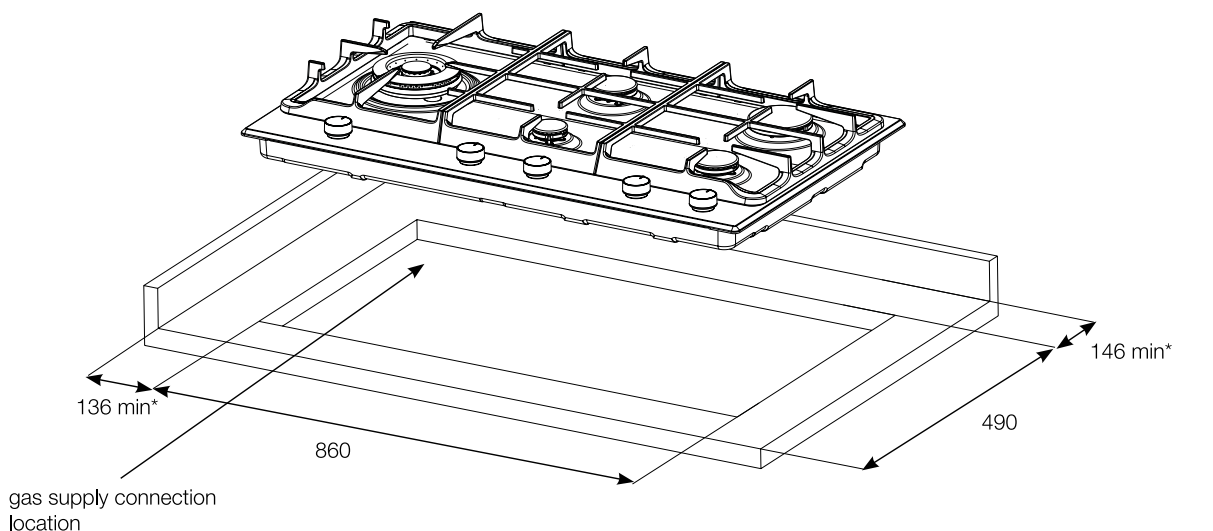

Dimension Guide

Built-in Gas Hob / 90cm

Model:
EHG955BE

Dimensions

	width	height	depth
Cut-out (mm)	860	55	490
Product (mm)	900	60	530

*To combustible surface (dimension is not relevant if the adjacent surface is non-combustible).

Please note! Dimensions to be used as a guide only. All customers MUST refer to the user manual supplied with the product for detailed installation instructions.

© 2022 Electrolux S.E.A PTE. LTD. E_DIM_EHG955BE_Oct22