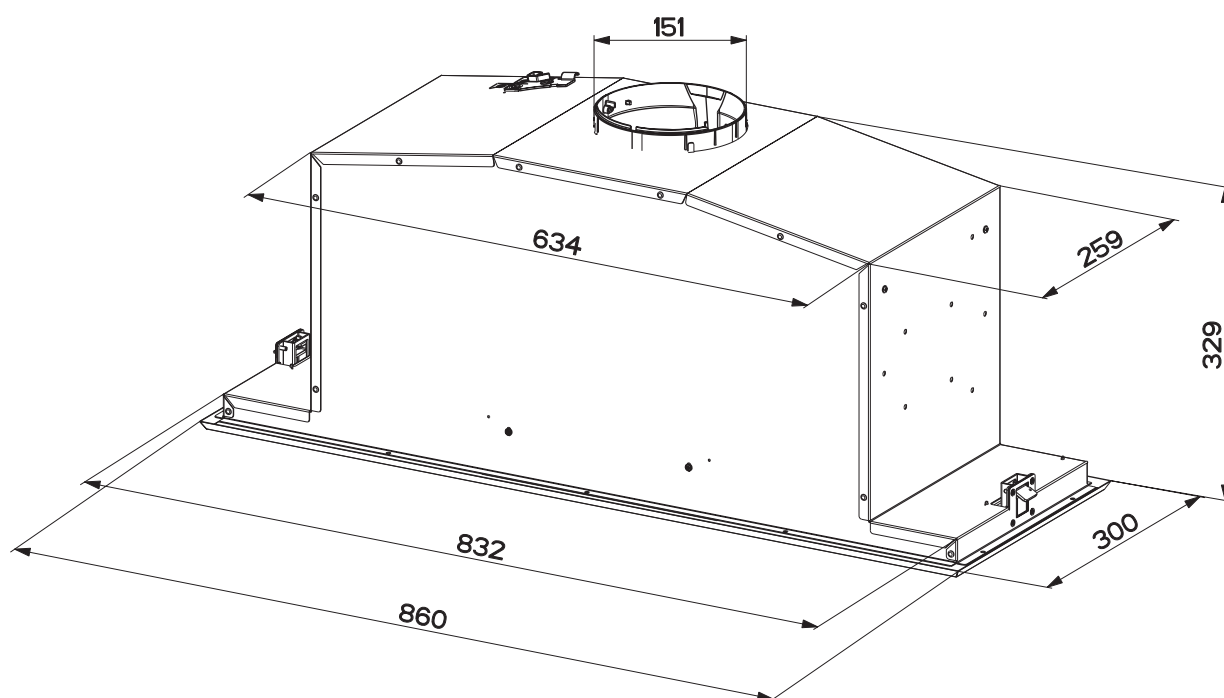

Dimension Guide

Rangehood

Model:
ERI935DSE

Dimensions

	width	height	depth
Duct diameter (mm)	151		
Product (mm)	860	329	300

*Unless specified in rangehood installation details.

Please note! Dimensions to be used as a guide only. All customers MUST refer to the user manual supplied with the product for detailed installation instructions.