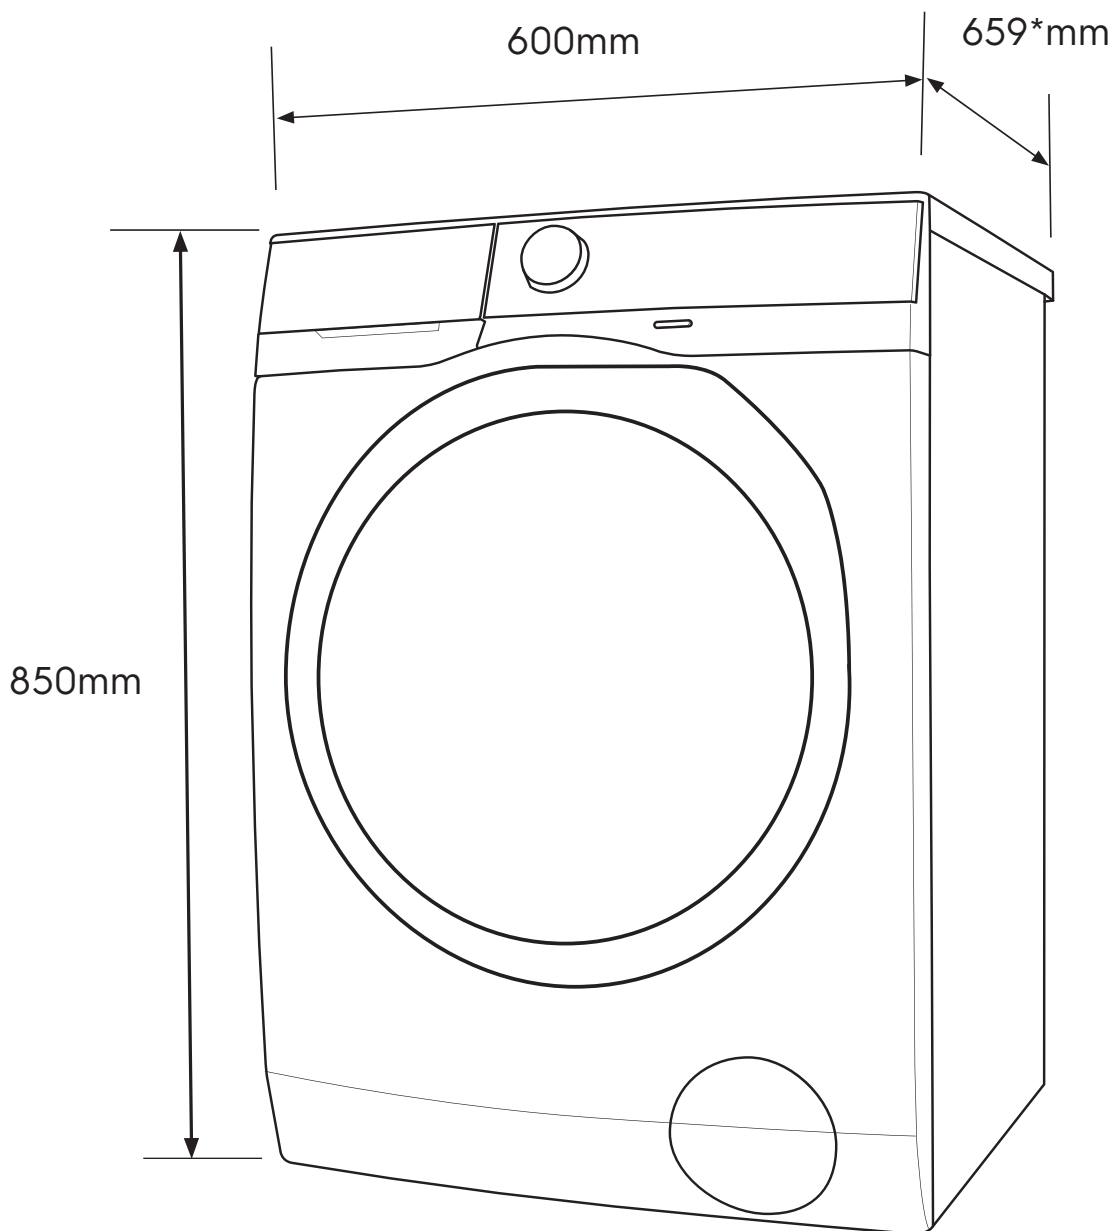

Dimension Guide

Washers

Model:

EWF1041ZDWA
EWF1042BDWA
EWF9043BDWA
EWF9024CDWA
EWW1042ADWA

*Add 20mm for the hose protrusion at the back.

IMPORTANT

This is a guide of product dimensions only. For complete installation instructions, refer to the manual provided with product.