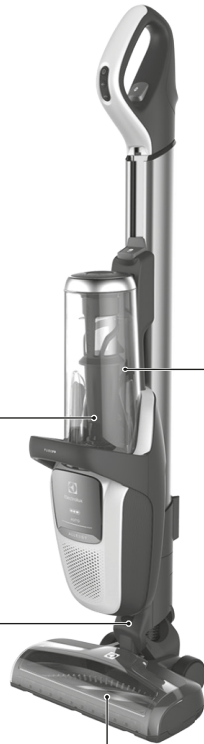

## CONSUMABLES & ACCESSORIES

 PUREF9 Performance Kit  
 Ref: ESPK9  
 Part nr: 9001690784

 3in1 Nozzle  
 Ref: ZE127  
 Part nr: 900922924/7

 Home & Car kit  
 Ref: KIT18  
 Part nr: 900922934/6

 Citrus Burst  
 Ref: ESMA  
 Part nr: 9001677807

 Evening Rose  
 Ref: ESRO  
 Part nr: 900167765

 S-fresh 18 Value pack  
 Ref: ESVP1  
 Part nr: 9001681221

 Brush roll hard floor  
 Ref: ESBH9  
 Part nr: 9009229460

 Brush roll all-floors & carpet  
 Ref: ESBA9  
 Part nr: 9009229478