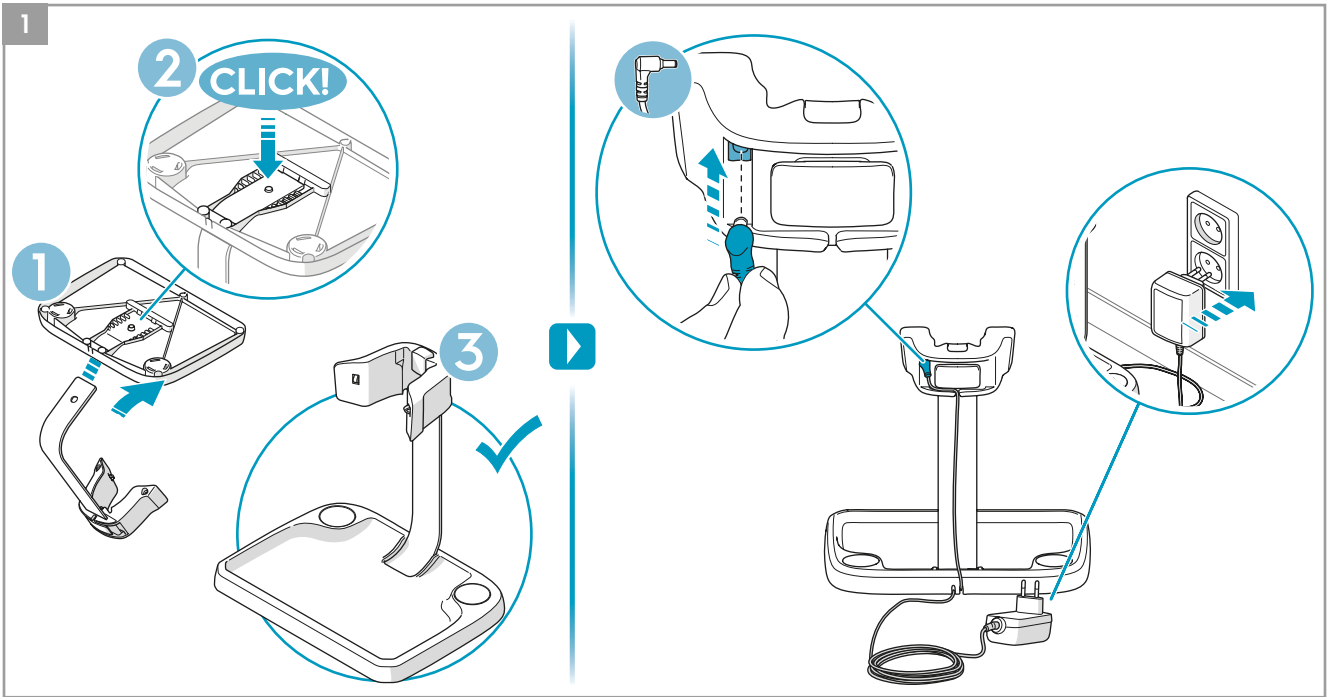

 Evening Rose  
 Ref: ESRO  
 Part nr: 900167765

 S-fresh 18 Value pack  
 Ref: ESVP1  
 Part nr: 9001681221

 Brush roll hard floor  
 Ref: ESBH9  
 Part nr: 9009229460

 Brush roll all-floors & carpet  
 Ref: ESBA9  
 Part nr: 9009229478