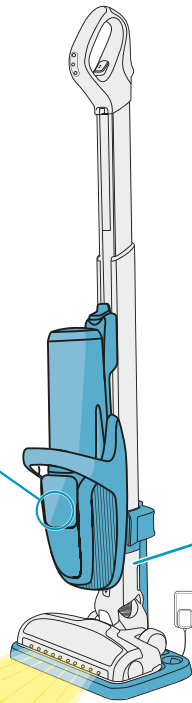

2

1

CHARGING

충전방법
充電方法
การชาร์จแบตเตอรี่
產品充電指南
充电指南