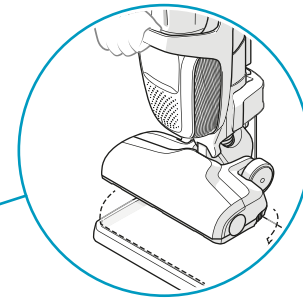

2

1

CHARGING

충전방법
充電方法
การชาร์จแบตเตอรี่
產品充電指南
充电指南