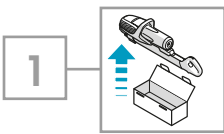

 Evening Rose  
 Ref: ESRO  
 Part nr: 900167765

 S-fresh 18 Value pack  
 Ref: ESVP1  
 Part nr: 9001681221

 Brush roll hard floor  
 Ref: ESBH9  
 Part nr: 9009229460

 Brush roll all-floors & carpet  
 Ref: ESBA9  
 Part nr: 9009229478