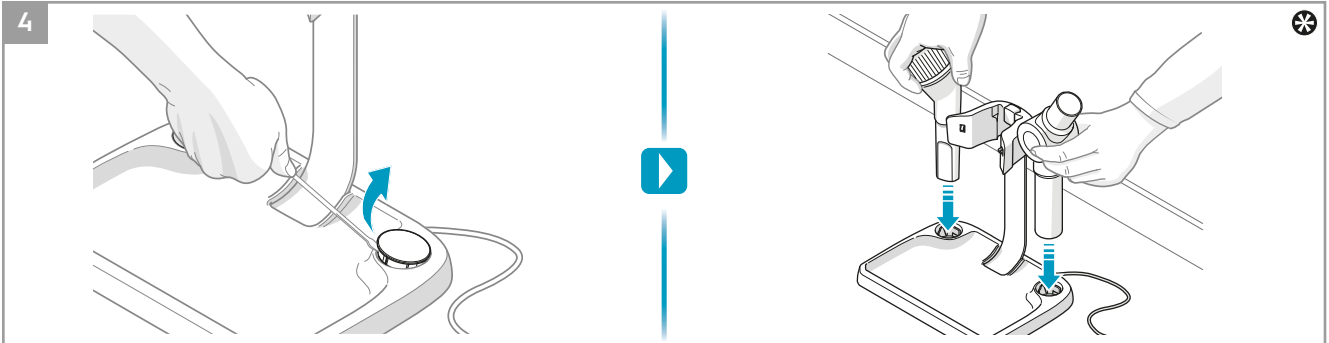

 Evening Rose  
 Ref: ESRO  
 Part nr: 900167765

 S-fresh 18 Value pack  
 Ref: ESVP1  
 Part nr: 9001681221

 Brush roll hard floor  
 Ref: ESBH9  
 Part nr: 9009229460

 Brush roll all-floors & carpet  
 Ref: ESBA9  
 Part nr: 9009229478