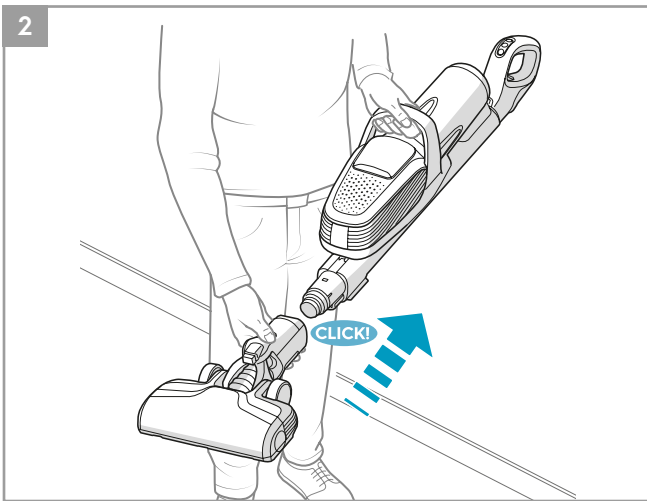

 Evening Rose  
 Ref: ESRO  
 Part nr: 900167765

 S-fresh 18 Value pack  
 Ref: ESVP1  
 Part nr: 9001681221

 Brush roll hard floor  
 Ref: ESBH9  
 Part nr: 9009229460

 Brush roll all-floors & carpet  
 Ref: ESBA9  
 Part nr: 9009229478