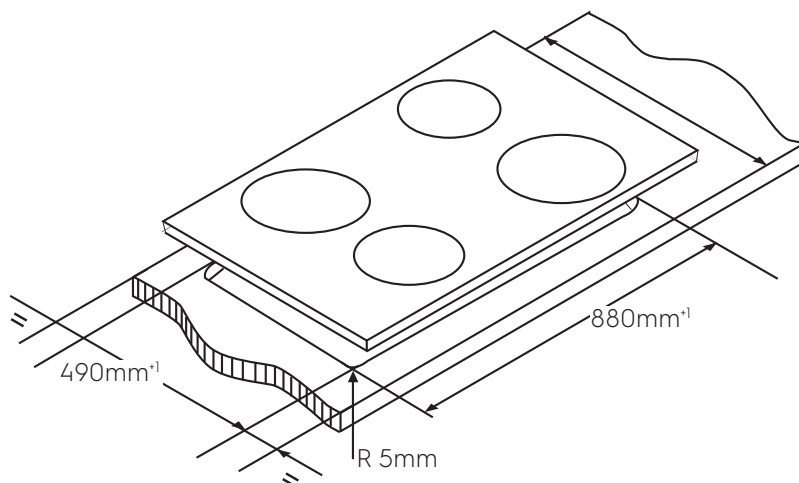

Dimension Guide

Ceramic Cooktops

Model:
EHC944BB

Dimensions			
	width	height	depth
Cut-out (mm)	880		490
Product (mm)	900	55	520

*Unless otherwise specified in rangehood installation details.

Please note! Dimensions to be used as a guide only. All customers MUST refer to the user manual supplied with the product for detailed installation instructions.