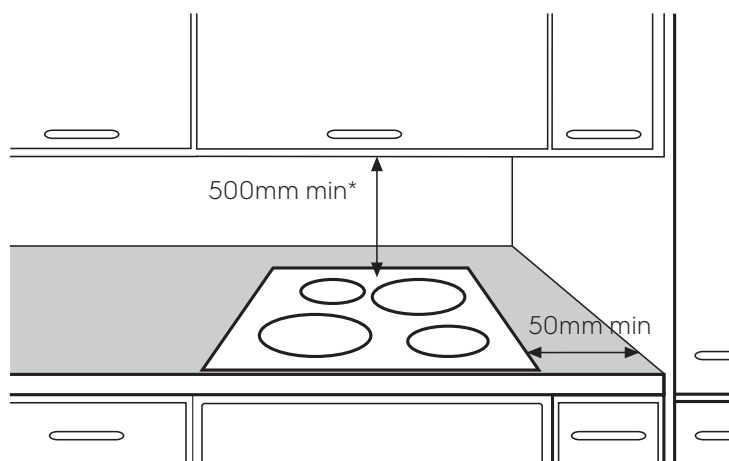

Dimension Guide

Ceramic Cooktops

Model:
EHC944BB

Dimensions			
	width	height	depth
Cut-out (mm)	880		490
Product (mm)	900	55	520

*Unless otherwise specified in rangehood installation details.

Please note! Dimensions to be used as a guide only. All customers MUST refer to the user manual supplied with the product for detailed installation instructions.