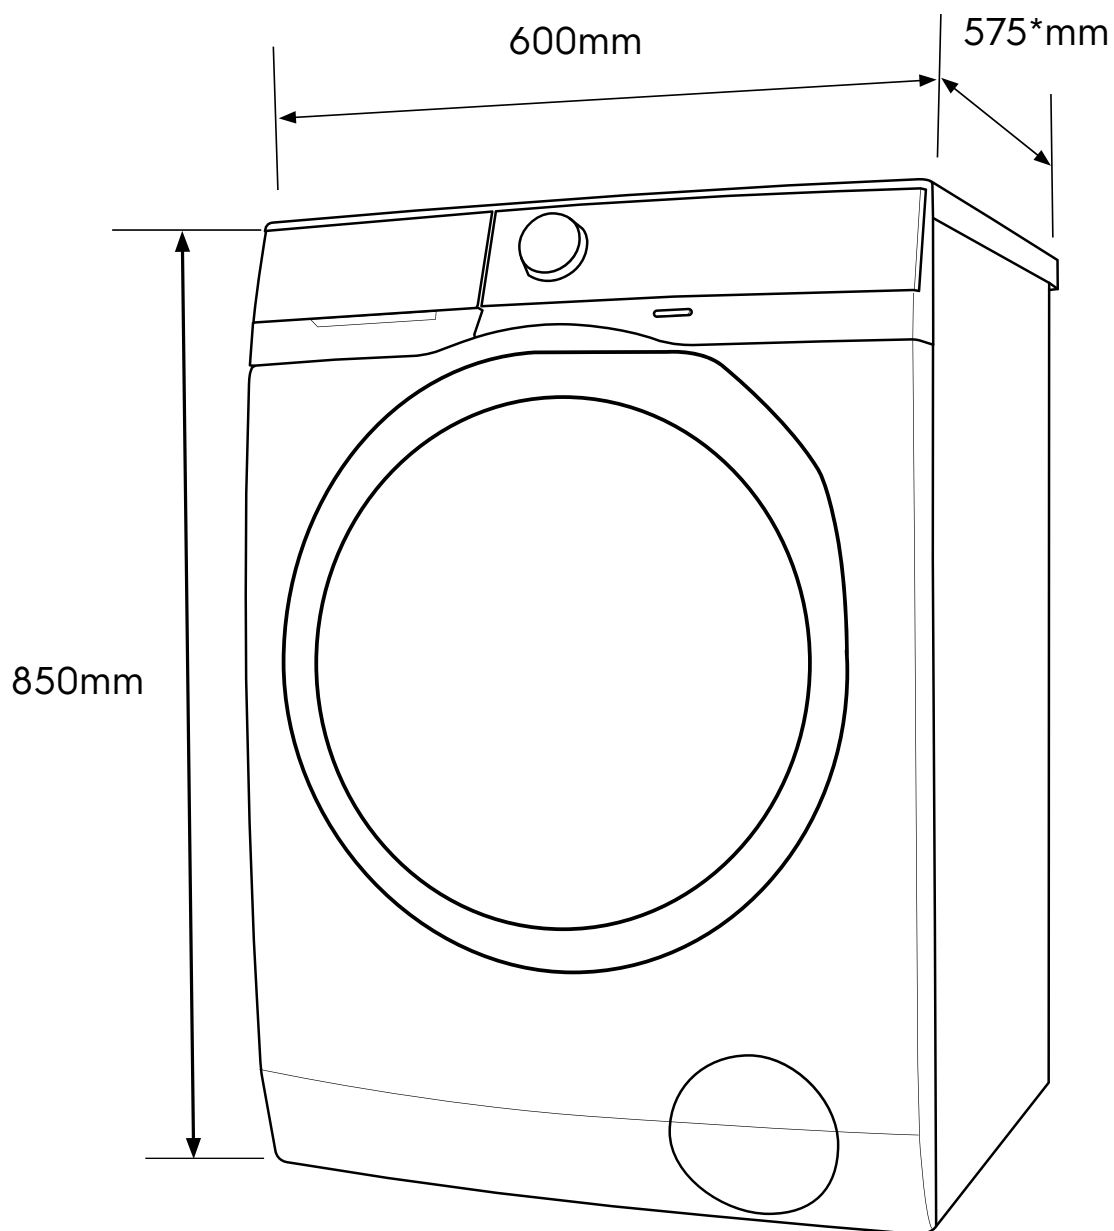

# Dimension Guide

## Washer and washer dryer

**Model:**

EWF7524CDWA

EWW7524ADWA

\*Add 20mm for the hose protrusion at the back.

**IMPORTANT**

This is a guide of product dimensions only. For complete installation instructions, refer to the manual provided with product.