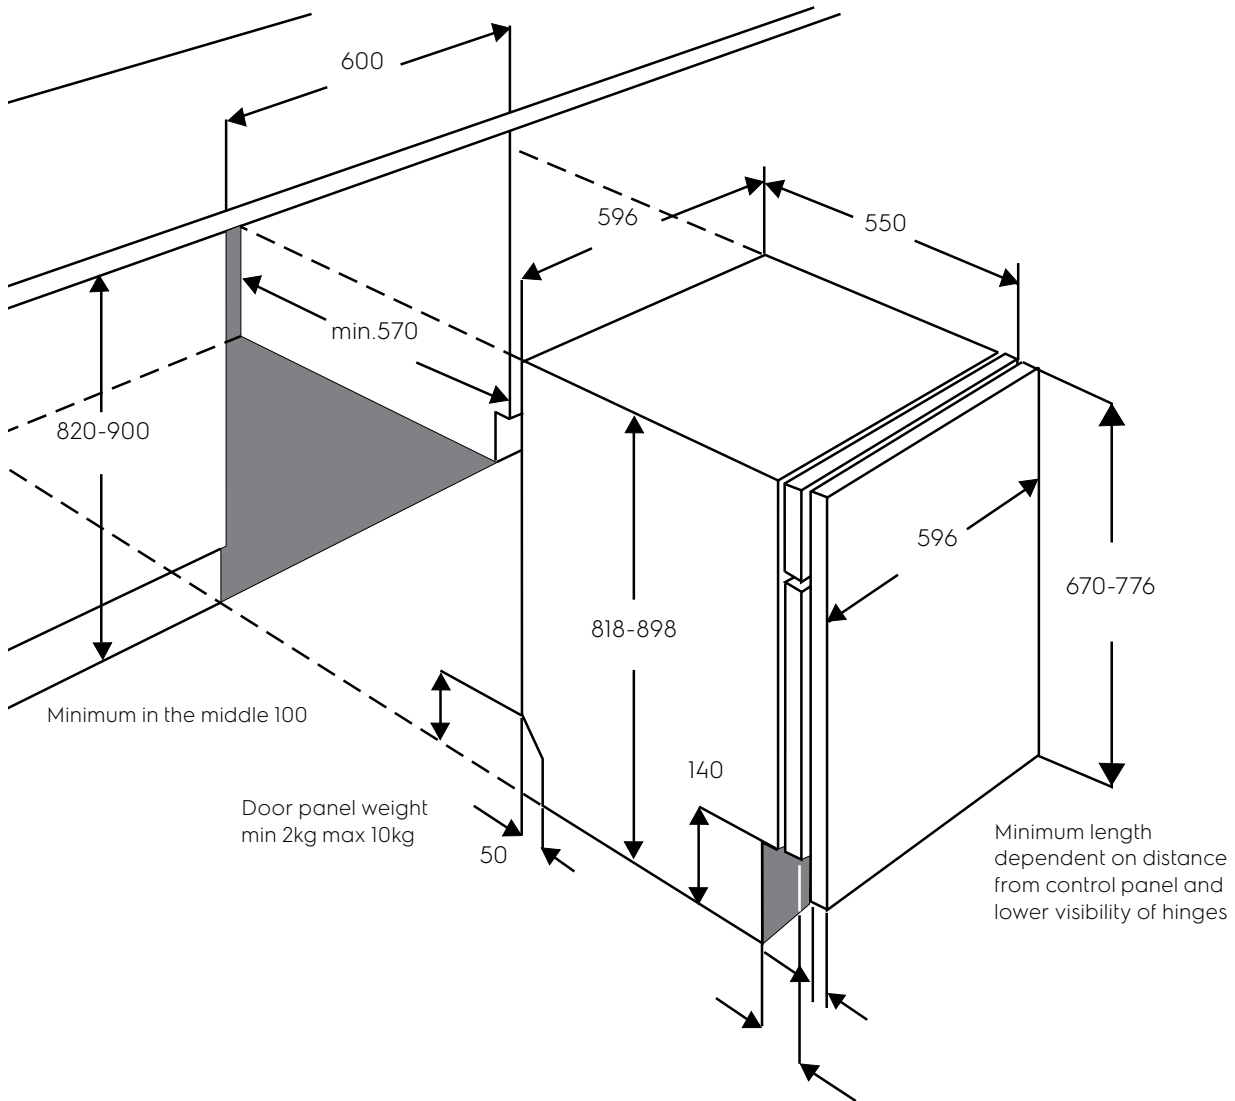

Dimension Guide

Fully Integrated Dishwasher

Model:
ESL8530RO

Please note! Dimensions to be used as a guide only. All customers MUST refer to the user manual supplied with the product for detailed installation instructions.
© 2019 Electrolux Home Products Pty Ltd. EDIM_ESL8530RO_Jan19