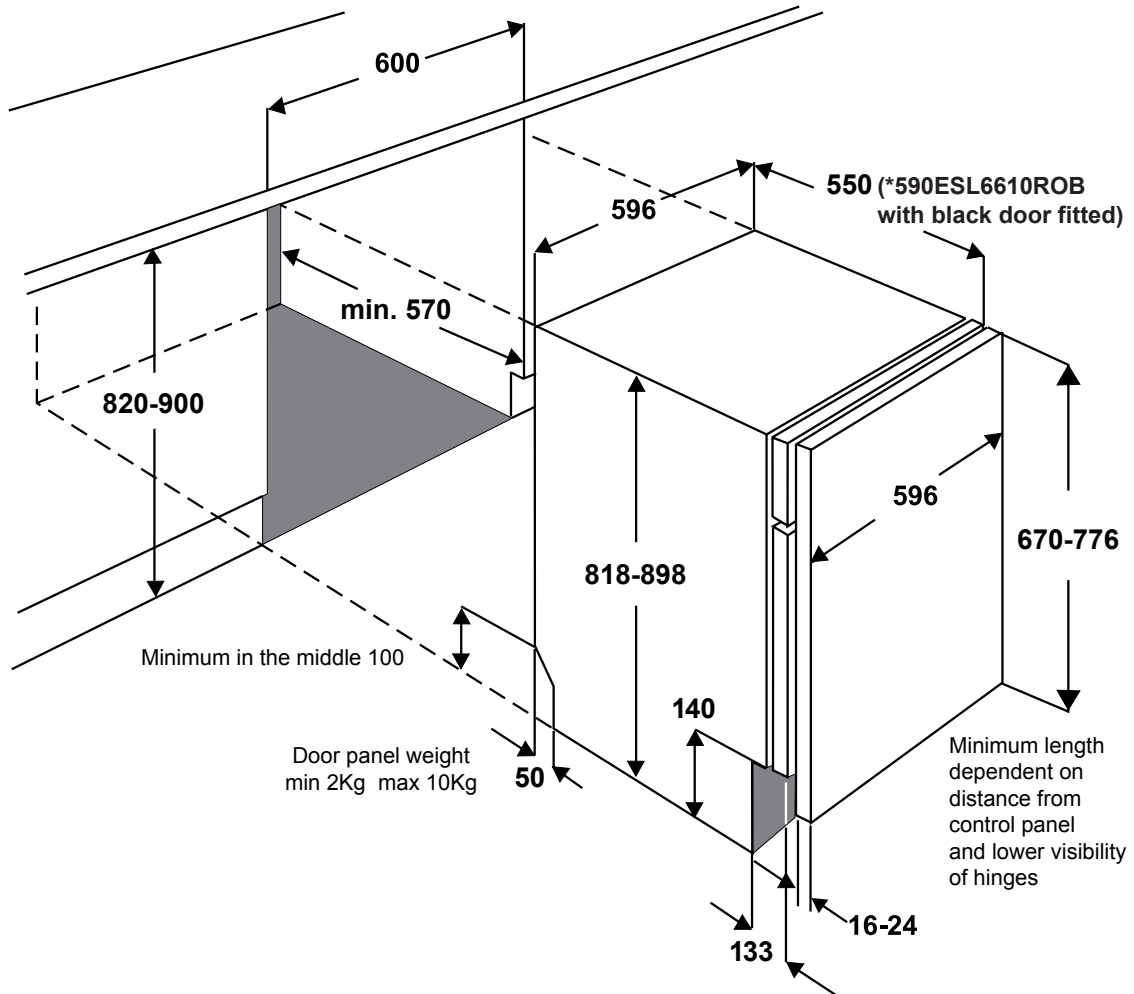

dimensions and installation guide

electrolux integrated dishwashers

model ESL6610RO, ESL6610ROB*

IMPORTANT

This is a guide of product dimensions only.