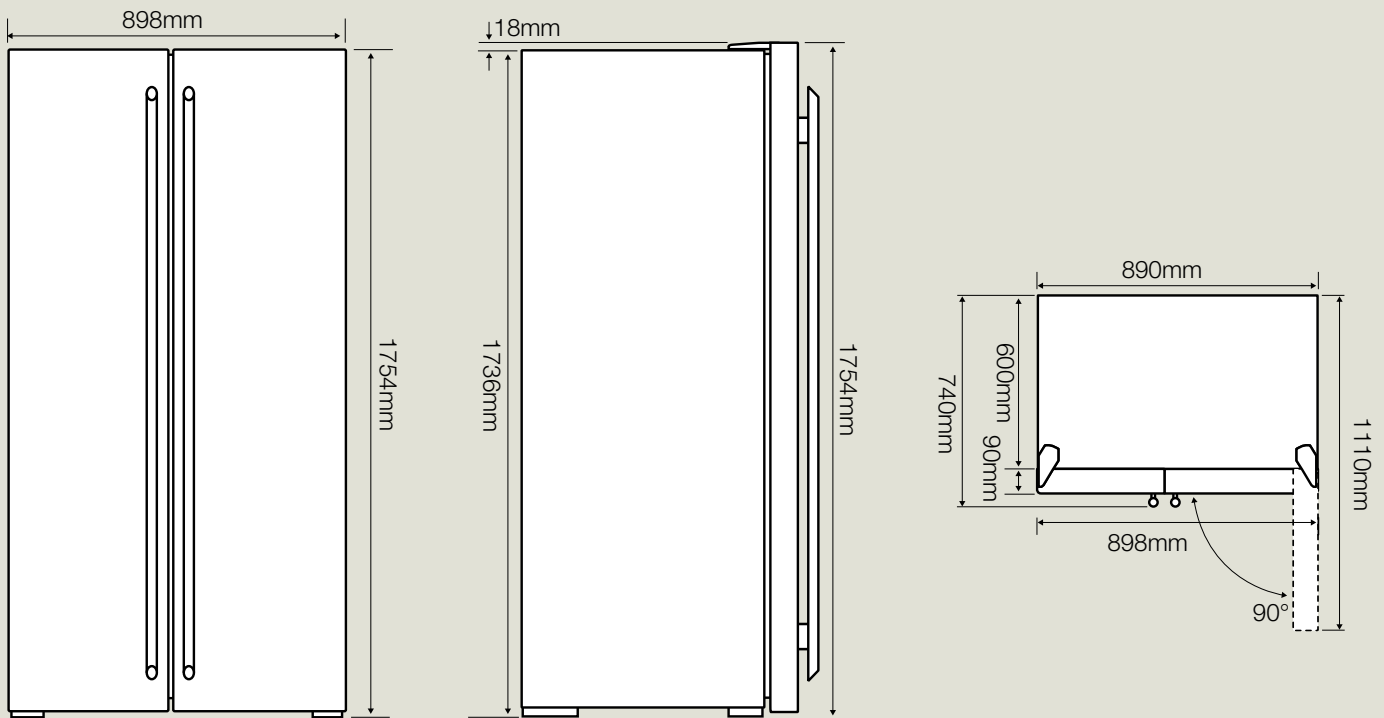

dimensions and installation guide

electrolux compact side by side refrigeration

models **ESE6077SC, ESE6107SC**