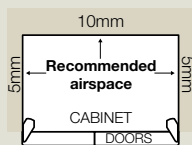

# dimensions and installation guide

#### Please note:

Doors are designed to sit proud of cabinetry (not flush).

Front face of bench aligned to front corner edge of cabinet.

When positioned in a corner area, spacing of at least 300mm on the fridge side and 250mm on the freezer side will allow the doors to open enough to enable the removal of the crisper bins and shelves.