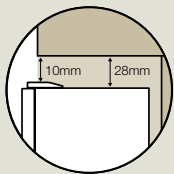

# dimensions and installation guide

#### Please note:

Doors are designed to sit proud of cabinetry (not flush).

Front face of bench aligned to front corner edge of cabinet.

When positioned in a corner area, spacing of at least 300mm on the fridge side and 250mm on the freezer side will allow the doors to open enough to enable the removal of the crisper bins and shelves.